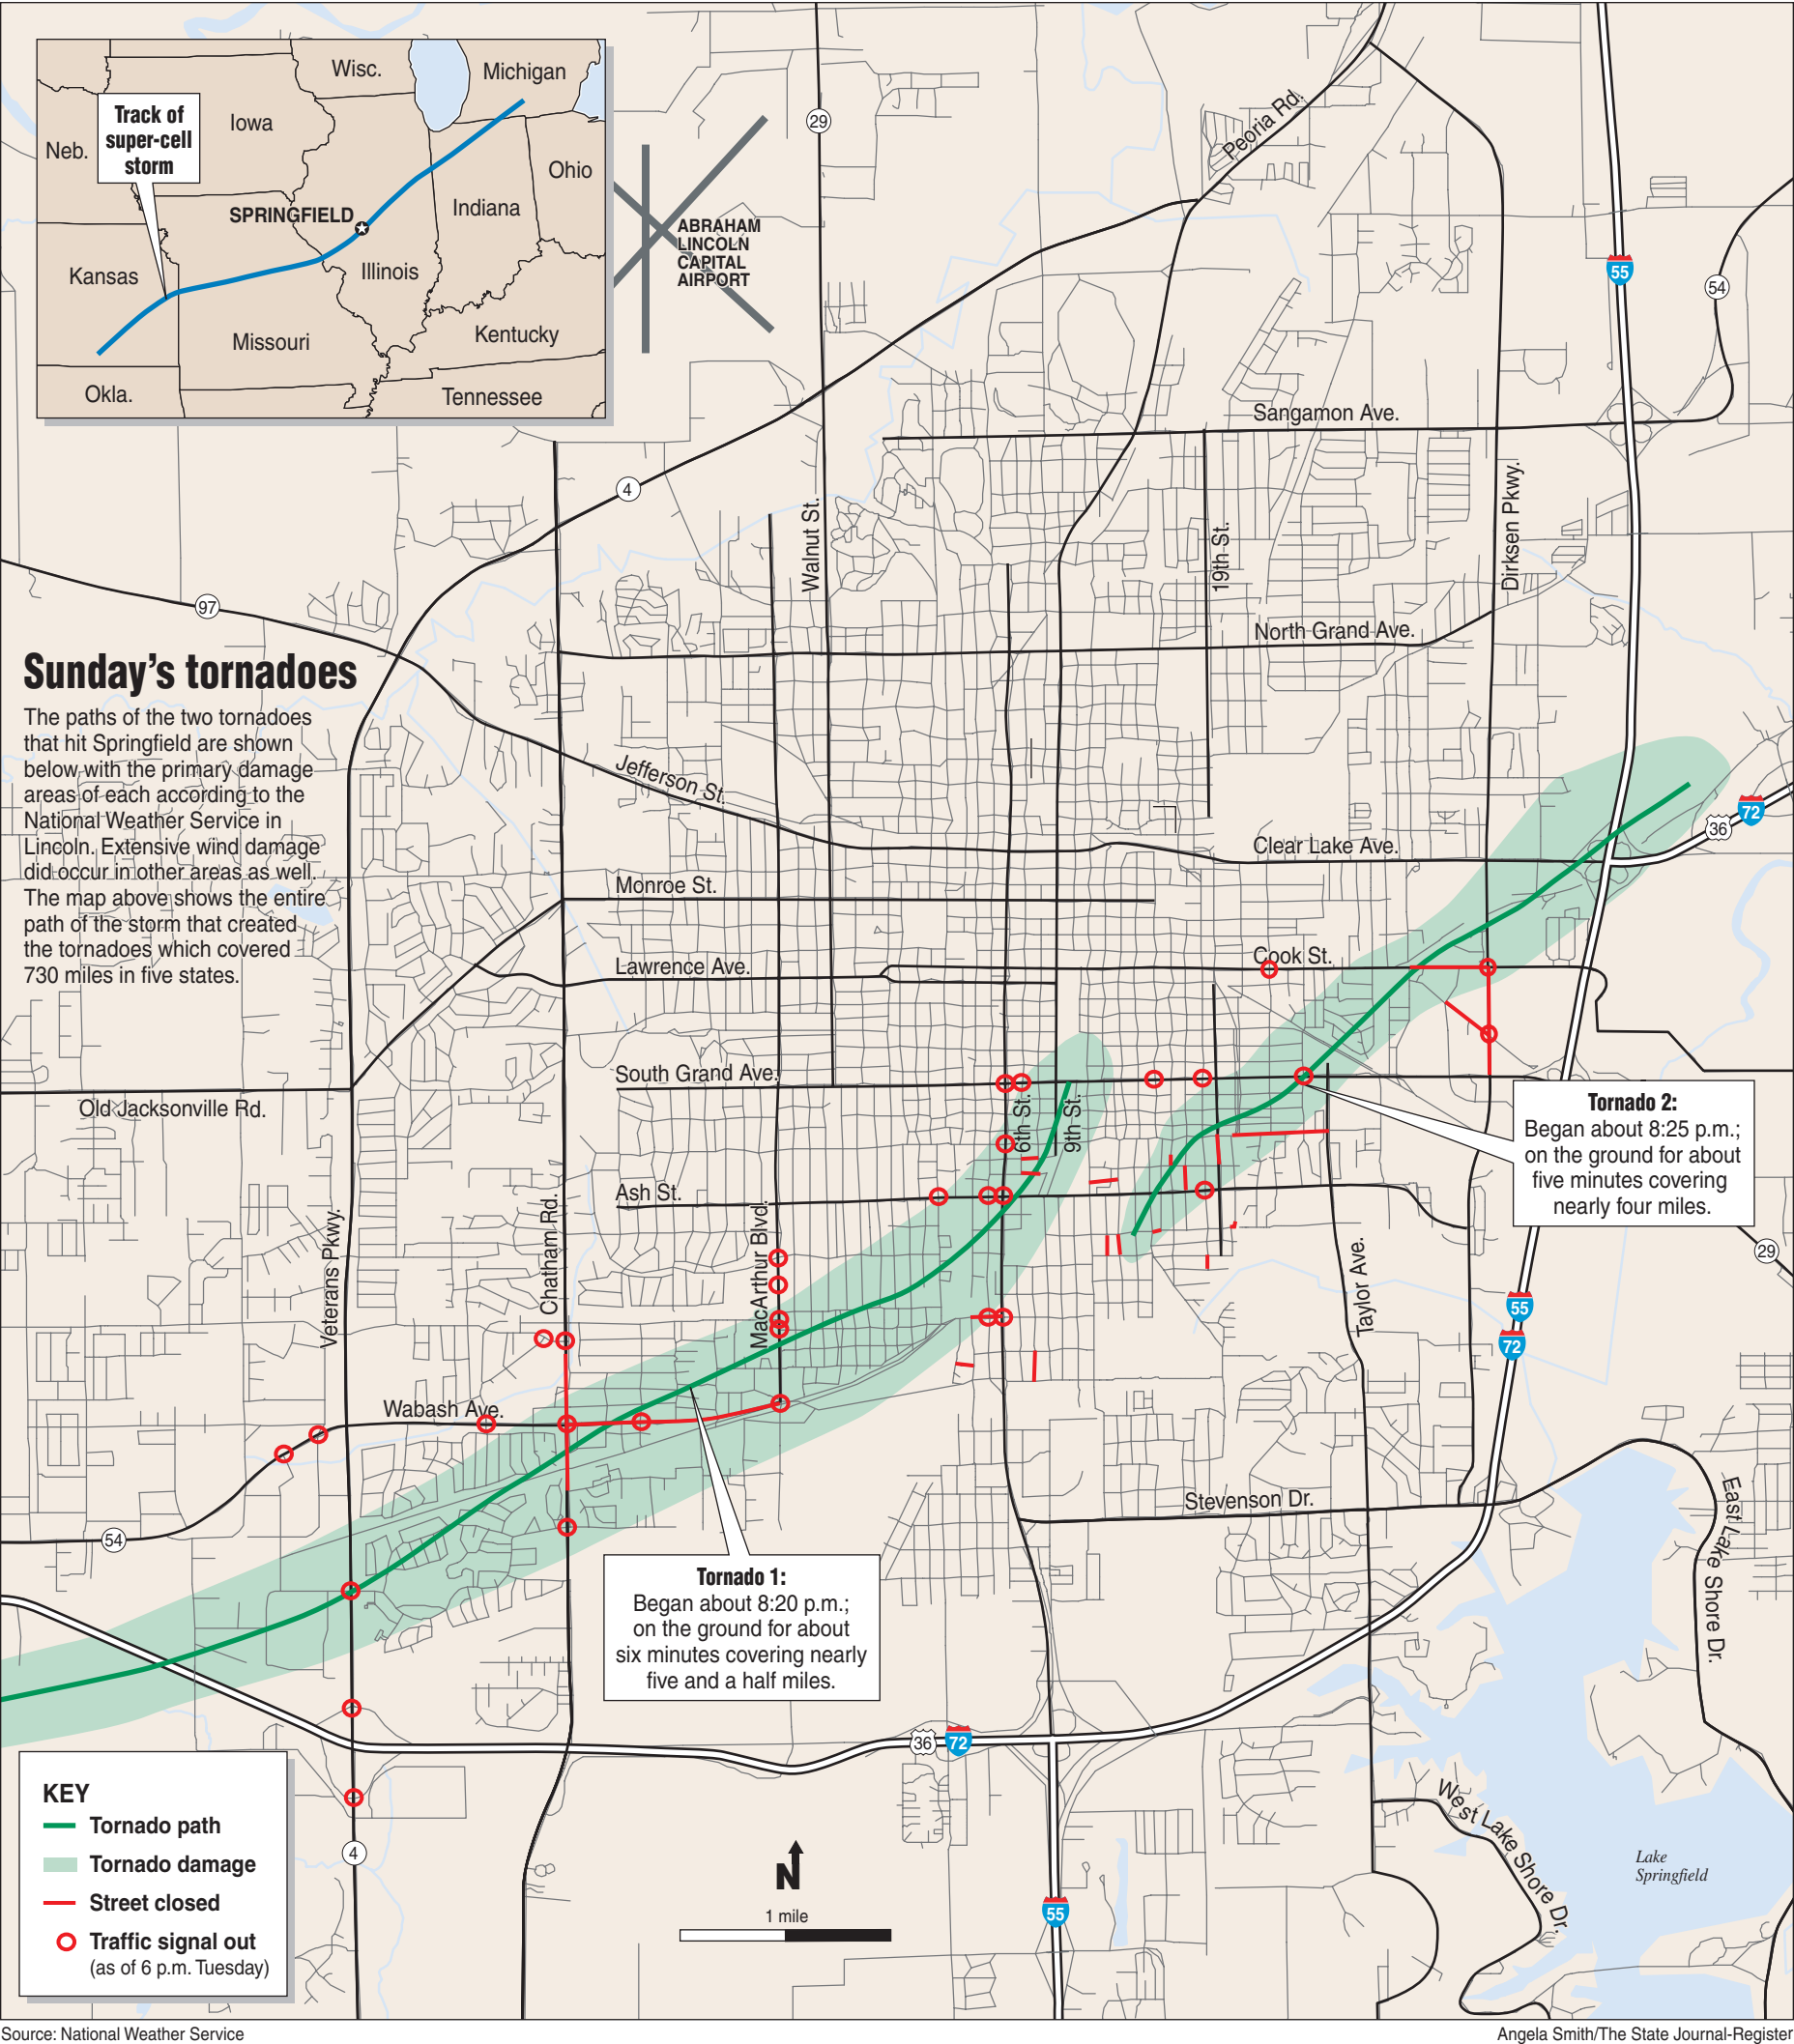

ABRAHAM LINCOLN CAPITAL AIRPORT

Sunday's tornadoes

The paths of the two tornadoes that hit Springfield are shown below, with the primary damage areas of each according to the National Weather Service in Lincoln. Extensive wind damage did occur in other areas as well. The map above shows the entire path of the storm that created the tornadoes which covered 730 miles in five states.

Tornado 1:
 Began about 8:20 p.m.;
 on the ground for about
 six minutes covering nearly
 five and a half miles.

Tornado 2:
 Began about 8:25 p.m.;
 on the ground for about
 five minutes covering
 nearly four miles.

KEY

- Tornado path
- Tornado damage
- Street closed
- Traffic signal out (as of 6 p.m. Tuesday)